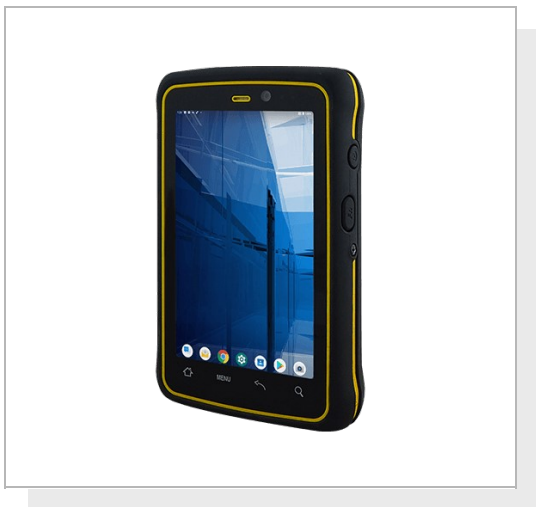

E430RQ8

4.3" Qualcomm® Snapdragon™ 660 Rugged handheld PDA

KEY FEATURES

- Qualcomm® Snapdragon™ 660 (Octa-core 2.2 GHz), Rugged handheld PDA
- 4.3" 800 x 480 Panel with direct optical bonding
- Optional 1D/2D Barcode Reader for data collection
- IP65 waterproof and dustproof
- Supports Android 9.0, android pocket computer

SPECIFICATIONS

Display			
Resolution	800x480	Size	4.3 inches
Contrast Ratio	800:1	Panel Brightness	400 nits
View Angles	80,80,80,80	Type	Projected Capacitive Multi Touch
System Specification			
Processor	Qualcomm® Snapdragon™ 660 (Octa-Core 2.2 GHz)	Memory	3GB
Storage	32GB	Operating System	Android 9.0
WLAN	Support	BT	Support
RFID	NFC (Read / Write, Peer to Peer mode) (Optional)	Sensors	Ambient Light Sensor, E-Compass, Gyro, Acceleration Sensors
Camera			
Front Camera	8MP Camera	Rear Camera	13MP Camera with LED Auxiliary Light (Auto Focus)
Mechanical			
Dimension	132.57 x 81.87 x 27.4 mm	Weight	260g
IO Ports			
USB Port	1 x USB 3.0 Type C OTG (support charging)	SD Card Slot	1 x Micro SD Card Slot
Audio	1 x Built-in Mic 1 x Speaker	Indicator	1 x LED Indicators (Power, Battery)
Docking Connector	1 x Docking Connector		
Environment			
Operating Humidity	5% to 95% RH, Non-Condensing	Operating Temperature	-10°C to 50°C (Battery mode)
Storage Temperature	-30°C to 70°C	Shock	MIL-STD-810G Method 516.6 Procedure I
Vibration	MIL-STD-810G Method 514.6 Procedure I	IP rating	IP65 Certified, Waterproof and Dustproof
Drop	MIL-STD-810G Method 516.6, 5 ft		
Certification			
Certification	CE, FCC		