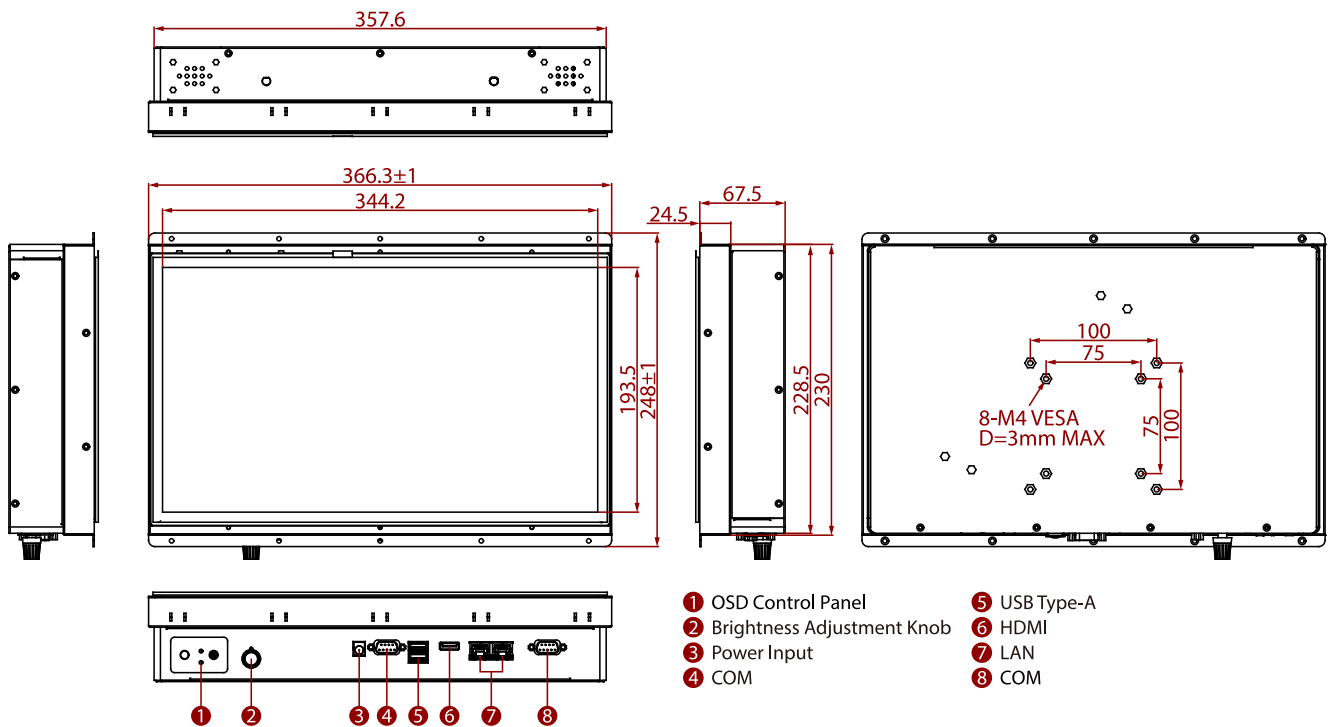

W15IAD3S-OFA2

15.6" Intel® Core™ i5-1235U Open Frame Panel PC

KEY FEATURES

- 15.6" 1366 x 768 Resolution Open Frame PC
- 12th Gen Intel® Core™ i5-1235U processor
- 1 x SODIMM, DDR5 4800MHz, support up to 32GB
- Integrated Dual 2.5 Gigabit Ethernet
- Multiple I/Os, 2 x USB 3.2 Gen2x1, 2 x Serial Ports
- 12 V DC Power input

SPECIFICATIONS

Display			
Resolution	1366x768	Size	15.6 inches
Contrast Ratio	500:1	Panel Brightness	400.0 nits
View Angles	85,85,80,80	Active Area	344.232x195.536 mm
Touch / Glass	Resistive Touch Screen (Optional) Protection Glass w/o Touch Function (Optional)		
System Specification			
WLAN	Support (Optional)	BT	Support (Optional)
Processor	Intel® Core™ i5-1235U 3.3GHz(up to 4.40 GHz)	Memory	1 x SO-DIMM, DDR5 4800 MHz, 8GB 16GB (Optional) 32GB (Optional)
Storage	1 x M.2 2280 M-Key NVMe SSD 128GB 256GB (Optional) 512GB (Optional) 1TB (Optional) 2TB (Optional) 4TB (Optional) 1 x SATA III for 2.5" SSD/HDD up to 2TB (Optional)	Ethernet controller	2 x Intel® Ethernet Controller
Security	TPM 2.0	Operating System	Windows 11 IoT Enterprise (64 bit) (Optional) Windows 11 Pro 64 bit (Optional) Windows 10 IoT Enterprise (64 bit) (Optional) Linux Ubuntu 22.04 (Optional)
Mechanical			
Dimension	366.3 x 248 x 67.5 mm	Weight	3.6 kg
Mounting	Open Frame Panel Mount VESA Mount	Enclosure	Metal Housing
Cooling System	Fanless design		
Environment			
Operating Humidity	10% to 90% RH, Non-Condensing	Operating Temperature	0°C to 50°C
Storage Temperature	-10°C to 60°C		
Certification			
Certification	CE, FCC		

DIMENSIONS UNIT:MM

V.202401180733.202401100353