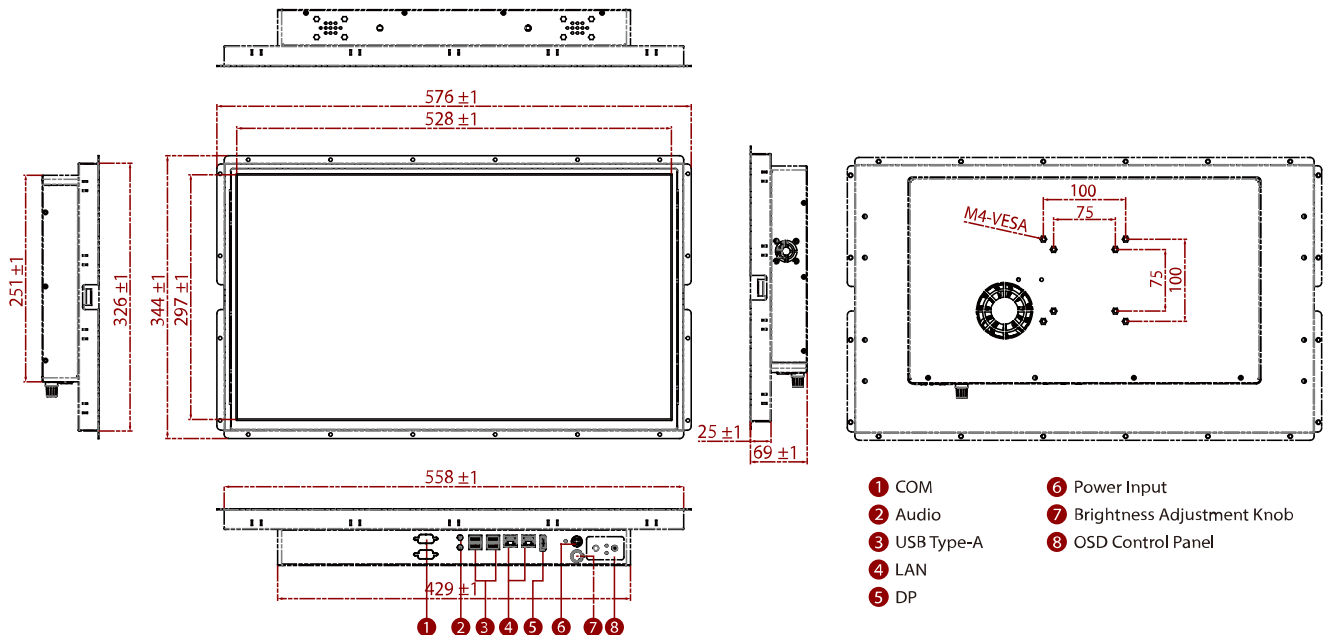

## SPECIFICATIONS

Display			
<b>Resolution</b>	1920x1080	<b>Size</b>	23.8 inches
<b>Contrast Ratio</b>	3000:1	<b>Panel Brightness</b>	250 nits
<b>View Angles</b>	89,89,89,89	<b>Active Area</b>	527.04x296.46 mm
<b>Touch / Glass</b>	Resistive Touch Screen Protection Glass Without Touch Function (Optional)		
System Specification			
<b>Processor</b>	Intel® Core™ i7-9700TE (12M Cache, up to 3.80 GHz) Intel® Core™ i5-9500TE (9M Cache, up to 3.60 GHz) Intel® Core™ i3-9100TE (6M Cache, up to 3.20 GHz)	<b>Chipset</b>	Intel® Q370
<b>Memory</b>	1 x SO-DIMM, DDR4 2400 MHz, 4GB 8GB (Optional) 16GB (Optional) 32GB (Optional) 2 x SO-DIMM, up to 64GB (Optional)	<b>Storage</b>	1 x M.2 2242 B-key SSD 64GB M.2 2242 B-key SSD up to 512GB (Optional) M.2 2280 M-Key NVME SSD, up to 4TB (Optional) 2 x SATA III support RAID 0,1 (Optional)
<b>Ethernet controller</b>	Intel® Ethernet Controller I211-AT + Intel® Ethernet Connection I219-LM	<b>Security</b>	TPM 2.0
<b>Operating System</b>	Windows 10 IoT Enterprise (Optional) Linux Ubuntu 18.04 (Optional)	<b>WLAN</b>	Support (Optional)
<b>BT</b>	Support (Optional)		
Mechanical			
<b>Dimension</b>	615.4 x 392 x 81 mm	<b>Mounting</b>	Open Frame panel mount VESA Mount
<b>Enclosure</b>	Metal Housing	<b>Cooling System</b>	Fan design
Environment			
<b>Operating Humidity</b>	10% to 90% (non-condensing)	<b>Operating Temperature</b>	0~50°C
<b>Storage Temperature</b>	-10~60°C		
Certification			
<b>Certification</b>	CE, FCC		

## DIMENSIONS UNIT:MM

- ① COM
- ② Audio
- ③ USB Type-A
- ④ LAN
- ⑤ DP
- ⑥ Power Input
- ⑦ Brightness Adjustment Knob
- ⑧ OSD Control Panel